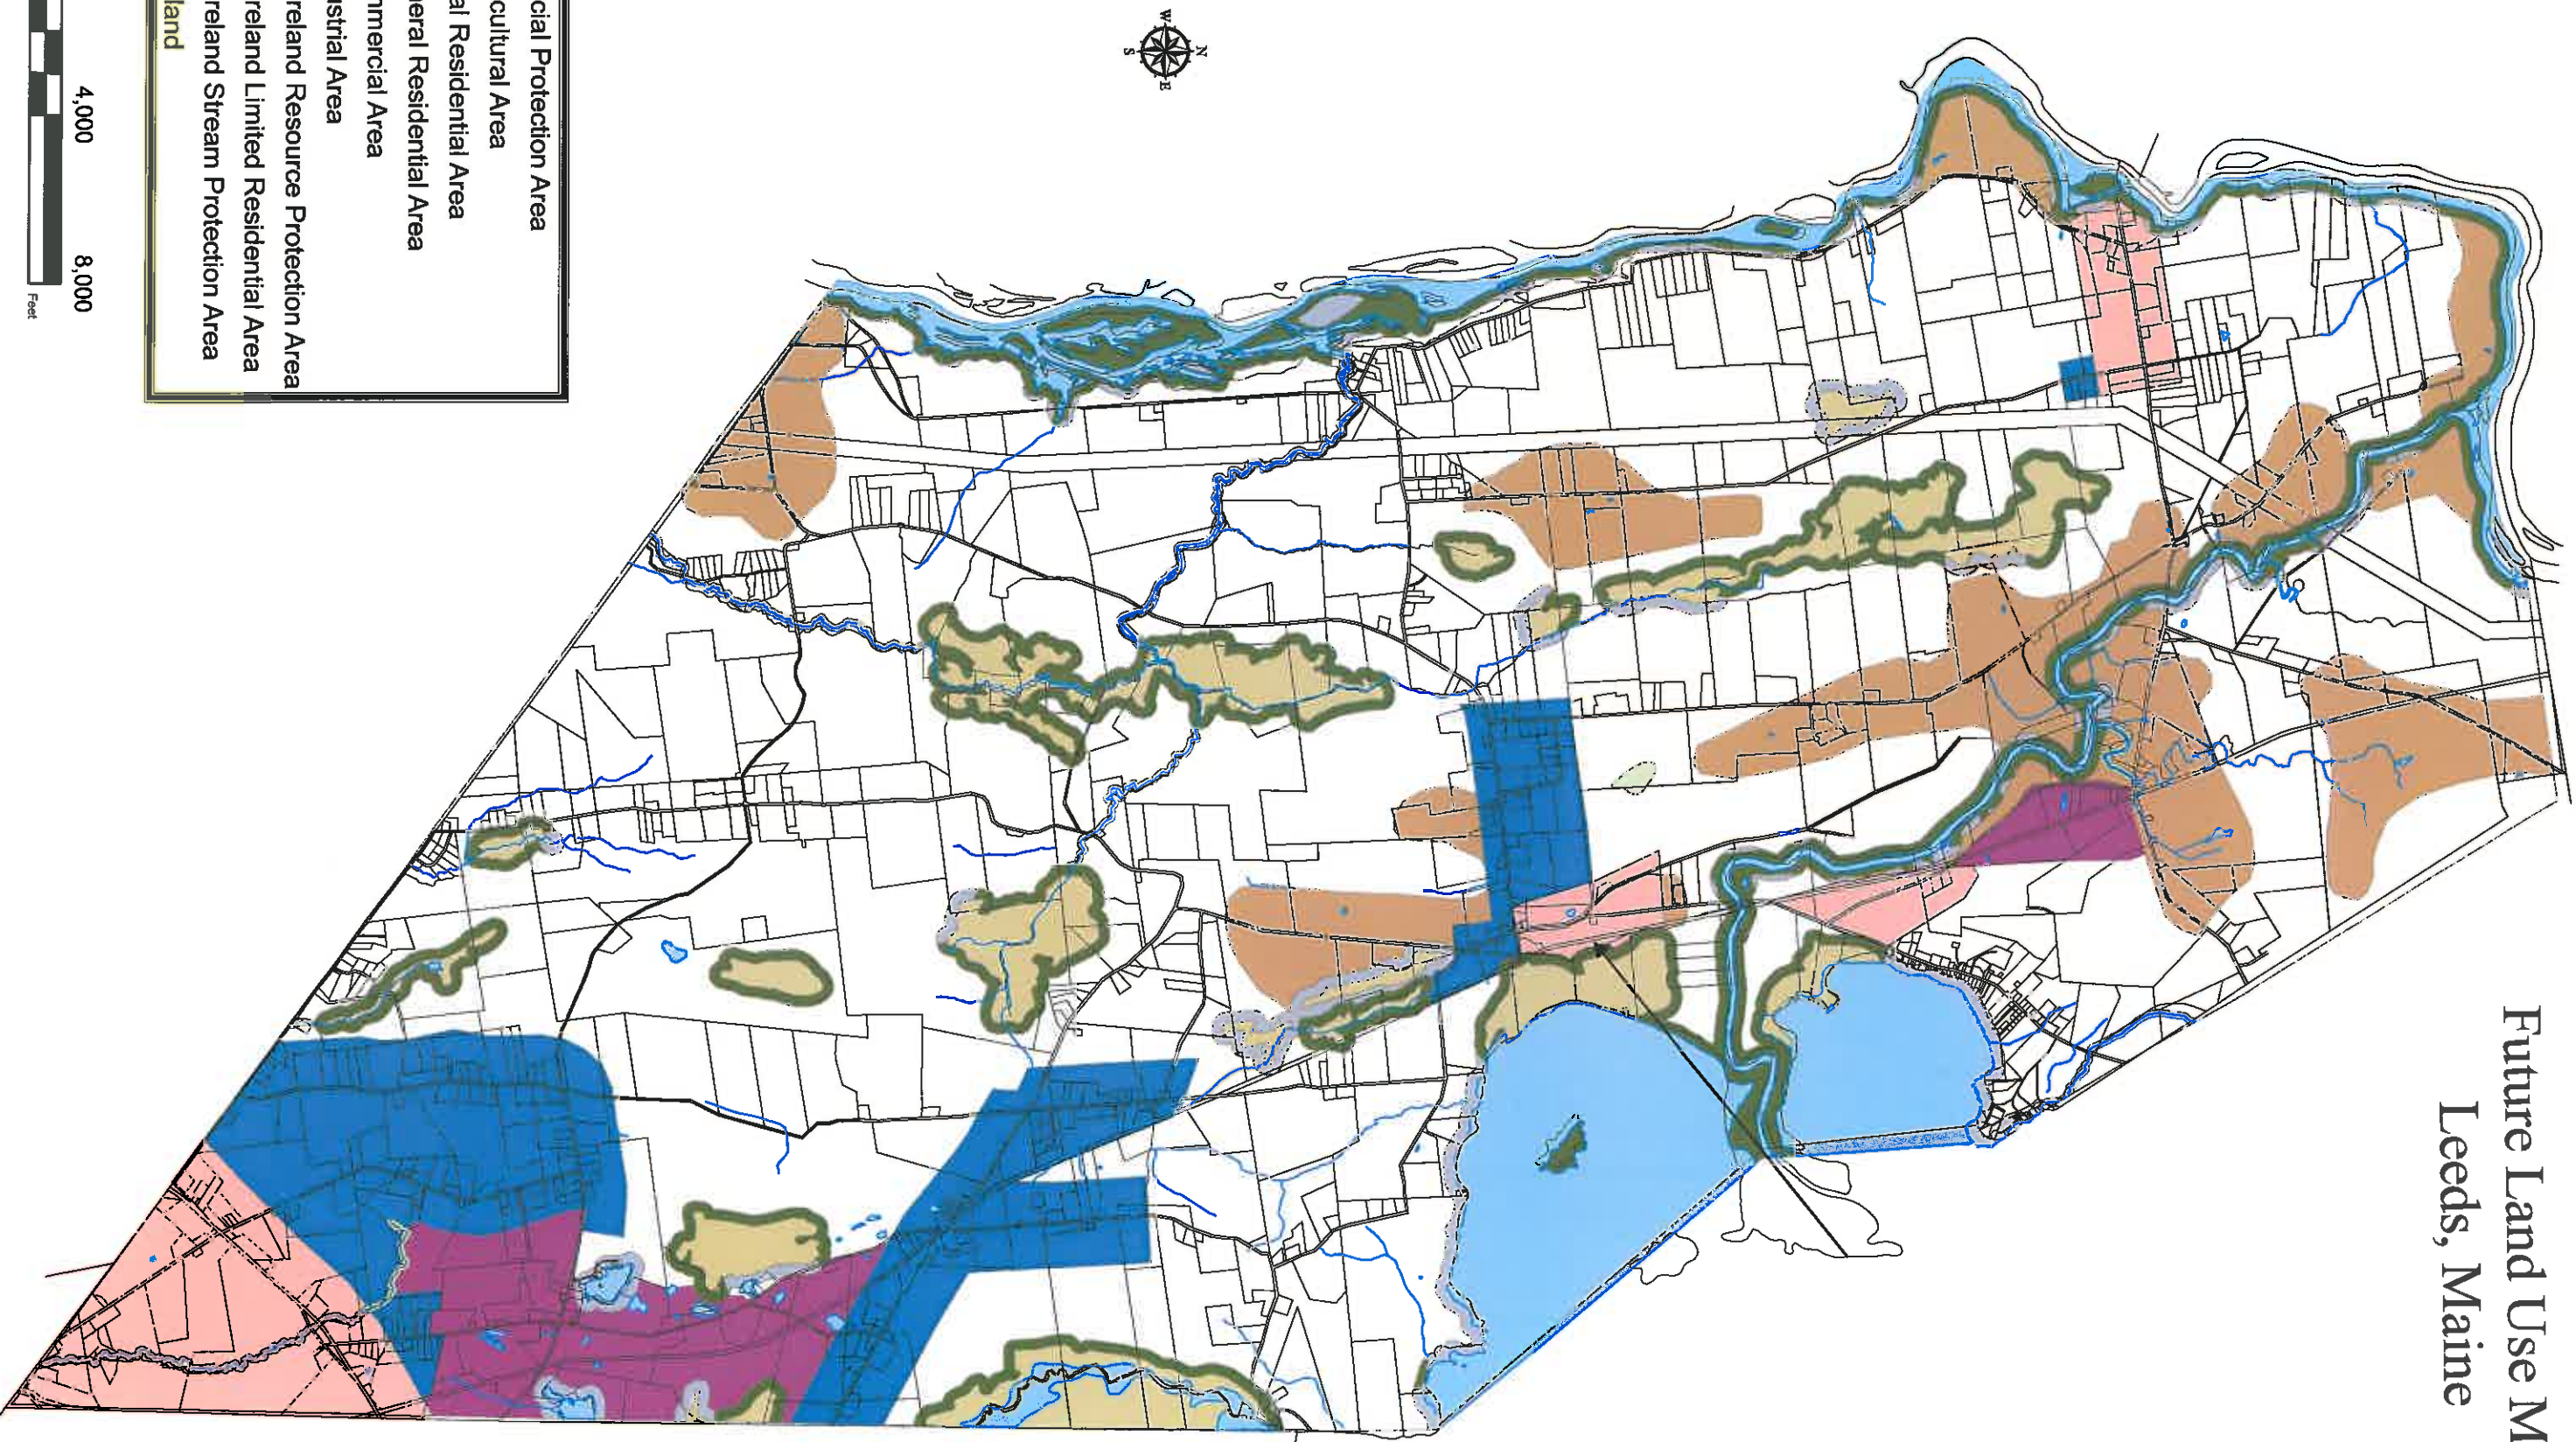

# Future Land Use Map Leeds, Maine

	Special Protection Area
	Agricultural Area
	Rural Residential Area
	General Residential Area
	Commercial Area
	Industrial Area
	Shoreland Resource Protection Area
	Shoreland Limited Resource Residential Area
	Shoreland Stream Protection Area
	Wetland